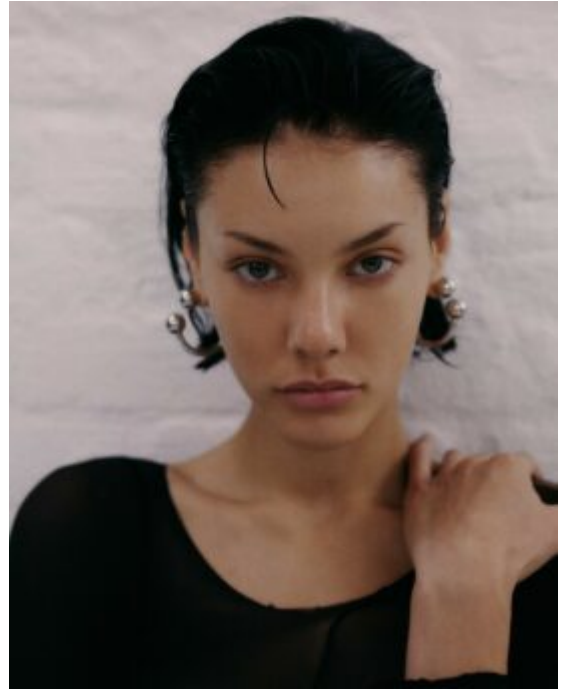

# TRUE MODELS

**Keziah Sanchez**

179 | 85 / 59 / 87.5 / 41 | Black / Hazel