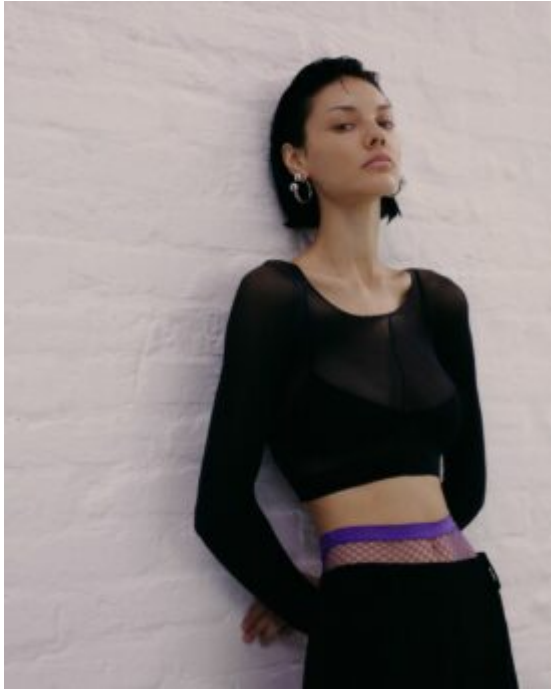

# TRUE MODELS

**Keziah Sanchez**

179 | 85 / 59 / 87.5 / 41 | Black / Hazel