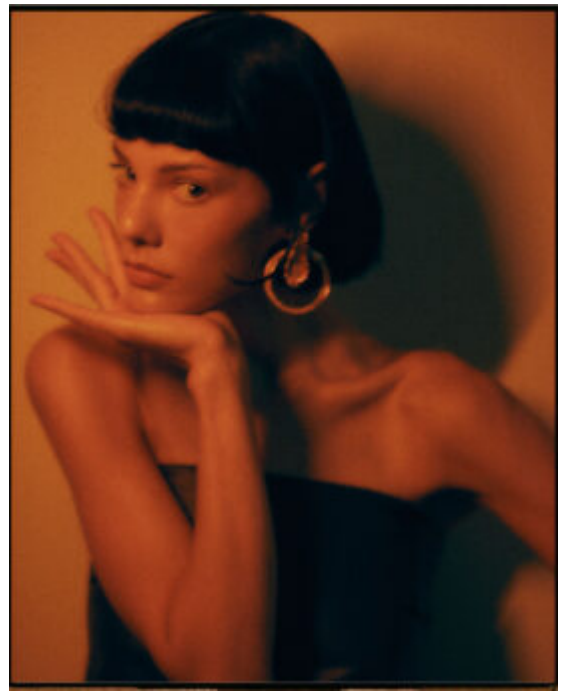

# TRUE MODELS

**Keziah Sanchez**

179 | 85 / 59 / 87.5 / 41 | Black / Hazel